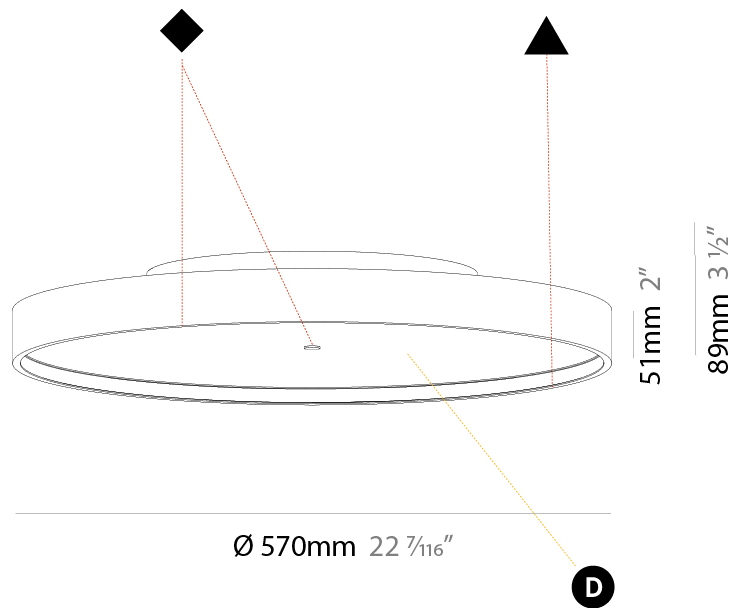

1. To build a product code in our configurator select the specify button on the base model # product page
2. To build a manual product code on this datasheet choose from the options listed below in blue font and add the suffix to the base model #

GENERAL

Series: Sign Diva
Subseries: Sign Diva Korona
Brand: Prolicht
Division: Architectural
Mounting Type: Surface
Mounting Location: Ceiling
Subcategory: Ambient

PHYSICAL

Shape: Round
Diameter (mm): 570
Diameter (in): 22 7/16
Height (mm): 89
Height (in): 3 1/2
Light Distribution: Direct
Weight (kg): 7.336
Weight (lbs): 16.173
Diffuser: PMMA - Opal/Micro-Prism/Sparkling Secret/Vintage Industrial
Fixture Finish: SSR / BKV / CWI / CRY / HAB / UFT / ITA / RUA / FTG / MYG / LOD / PUS / FRO / FUP / KIA / POP / BLS / SPG / MEY / GOH / GUM / CHC / COM / ABZ / JAG / OBR / MOS / ROR
Fixture Material: Extruded Aluminum / Steel

ELECTRICAL

Lamp Type: LED (Zhaga Standard)
Input Wattage (W): 58.3
Total Output Wattage (W): 53
Dimming: Tri-Mode (Non-Dimming and Phase Dimming (120Vac only) and 0-10V Dimming)
Driver Included: Yes
Driver Location: Integrated
Driver Type: Constant Current - Universal
Driver Class: Class 2
Input Voltage (V): 120 - 277
Constant Current (MA): 350

LED

Color Temperature (°K): 3000 / 3500 / 4000
Max. Delivered Lumen (lm): 6120 / 6233 / 6360
CRI: >90 CRI
Lamp Life (hrs): 50000

OPTICAL

RATINGS AND CERTIFICATIONS

Certified By: Certified for North American Standards
IP rating: IP20