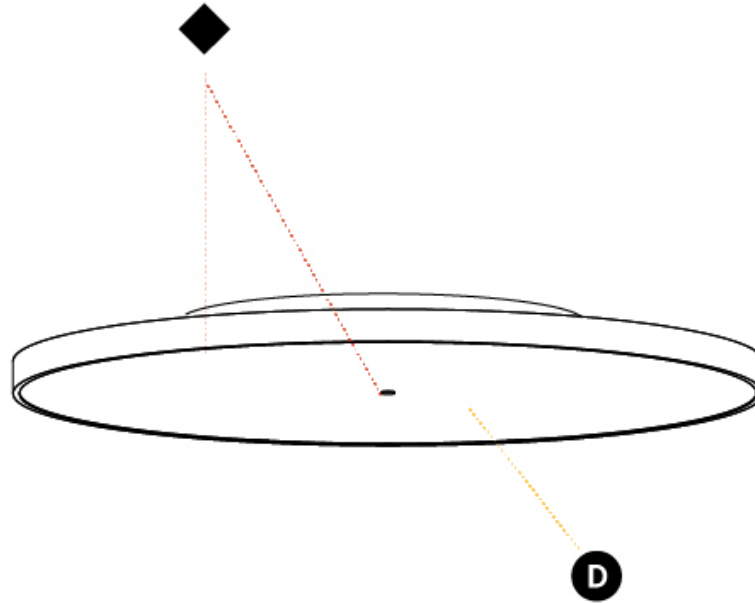

A3D093-

PROJECT	_____
TYPE	_____
SPECIFIER	_____
QUANTITY	_____
DATE	_____