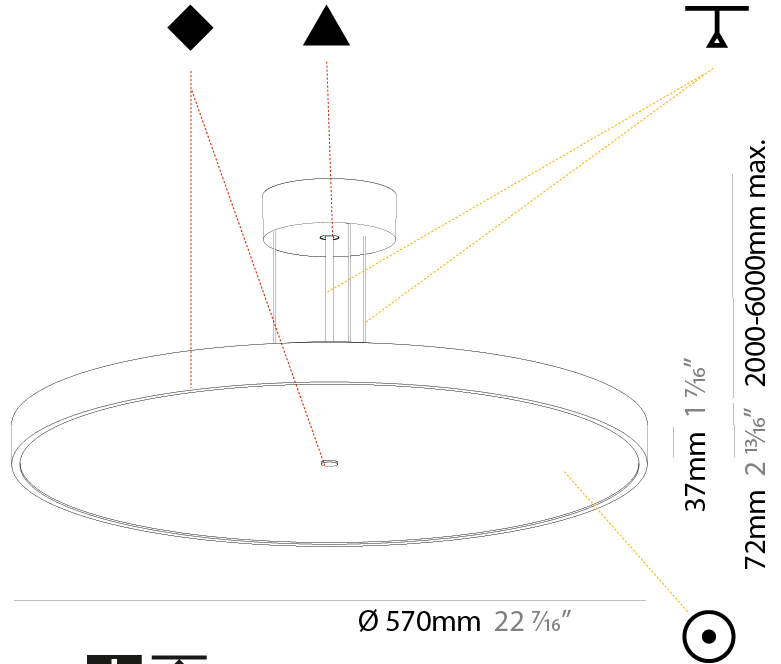

GENERAL

Series: Sign Diva
Subseries: Sign Diva
Brand: Prolicht
Division: Architectural
Mounting Type: Suspension
Mounting Location: Ceiling
Subcategory: Pendant

PHYSICAL

Shape: Round
Diameter (mm): 570
Diameter (in): 22 7/16
Height (mm): 72
Height (in): 2 13/16
Max. Overall Height (mm): 6072
Max. Overall Height (in): 239 1/16
Light Distribution: Direct
Weight (kg): 7.802
Weight (lbs): 17.2

Diffuser: PMMA - Opal / Micro-Prism / Sparkling Secret / Vintage Industrial with Shine Ring

Fixture Finish: SSR / BKV / CWI / CRY / HAB / UFT / ITA / RUA / FTG / MYG / LOD / PUS / FRO / FUP / KIA / POP / BLS / SPG / MEY / GOH / GUM / CHC / COM / ABZ / JAG / OBR / MOS / ROR

Fixture Material: Extruded Aluminum / Steel

Cable Details: 2000mm or 6000mm Transparent Cable

ELECTRICAL

Lamp Type: LED (Zhaga Standard)
Input Wattage (W): 58.3
Total Output Wattage (W): 53
Dimming: Tri-Mode (Non-Dimming and Phase Dimming (120Vac only) and 0-10V Dimming)
Driver Included: Yes
Driver Location: Integrated
Driver Type: Constant Current - Universal
Driver Class: Class 2
Input Voltage (V): 120 - 277
Constant Current (MA): 350

LED

Color Temperature (°K): 2700 / 3000 / 3500 / 4000
Max. Delivered Lumen (lm): 5060 / 6120 / 6233 / 6360
CRI: >90 CRI
Lamp Life (hrs): 50000

OPTICAL

RATINGS AND CERTIFICATIONS

Certified By: Certified for North American Standards
IP rating: IP20

PROJECT _____
TYPE _____
SPECIFIER _____
QUANTITY _____
DATE _____

A