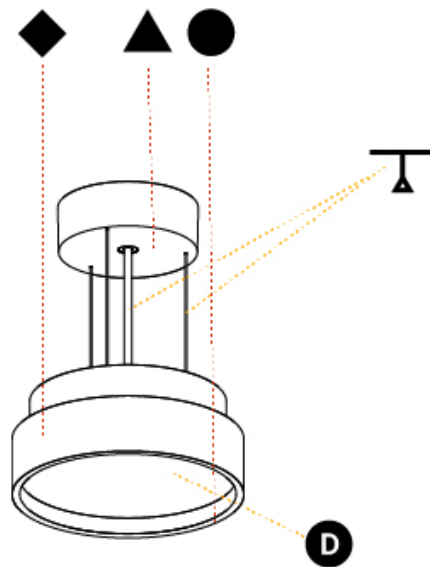

SIGN DIVA KORONA SUSPENSION

A300010-

PROJECT

TYPE

SPECIFIER

QUANTITY

DATE

A