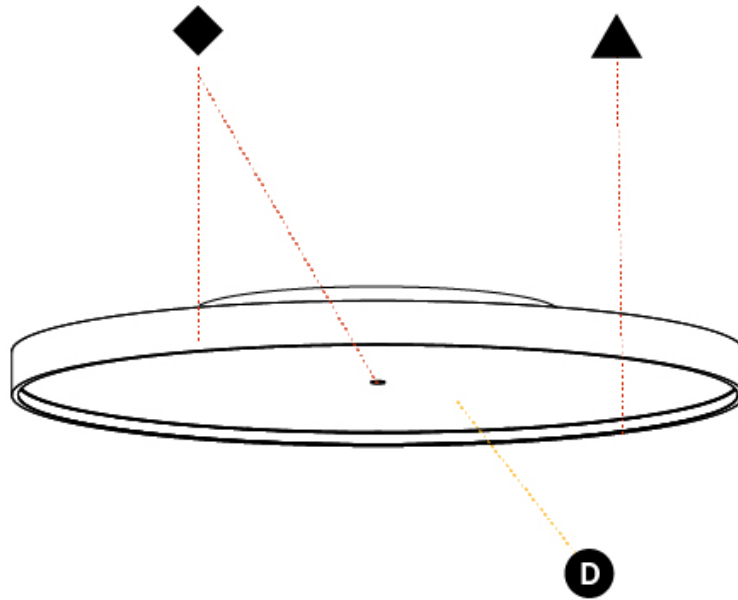

SIGN DIVA KORONA SURFACE

A3D103-

PROJECT	_____
TYPE	_____
SPECIFIER	_____
QUANTITY	_____
DATE	_____