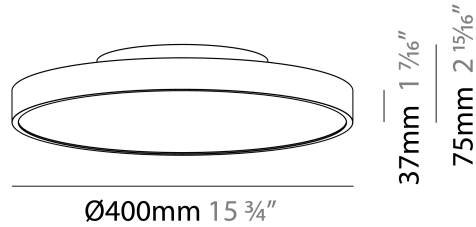

GENERAL

Series: Sign Diva
Subseries: Sign Diva
Brand: Prolicht
Division: Architectural
Mounting Type: Surface
Mounting Location: Ceiling
Subcategory: Ambient

PHYSICAL

Shape: Round
Diameter (mm): 400
Diameter (in): 15 3/4
Height (mm): 75
Height (in): 2 15/16
Light Distribution: Direct / Indirect
Weight (kg): 2.302
Weight (lbs): 5.075
Diffuser: Direct - PMMA - Opal/Micro-Prism/Sparkling Secret/Vintage Industrial with Shine Ring / Indirect - White/Yellow/Orange/Red/Blue/Green
Fixture Finish: SSR / BKV / CWI / CRY / HAB / UFT / ITA / RUA / FTG / MYG / LOD / PUS / FRO / FUP / KIA / POP / BLS / SPG / MEY / GOH / GUM / CHC / COM / ABZ / JAG / OBR / MOS / ROR
Fixture Material: Extruded Aluminum / Steel

ELECTRICAL

Lamp Type: LED (Zhaga Standard)
Input Wattage (W): 19.8
Total Output Wattage (W): 16
Dimming: Tri-Mode (Non-Dimming and Phase Dimming (120Vac only) and 0-10V Dimming)
Driver Included: Yes
Driver Location: Integrated
Driver Type: Constant Current - Universal
Driver Class: Class 2
Input Voltage (V): 120 - 277
Constant Current (MA): 500

LED

Color Temperature (*K): 3000 / 3500 / 4000
Max. Delivered Lumen (lm): 2280 / 2313 / 2360
CRI: >90 CRI
Lamp Life (hrs): 50000

OPTICAL

RATINGS AND CERTIFICATIONS

Certified By: Certified for North American Standards
IP rating: IP20