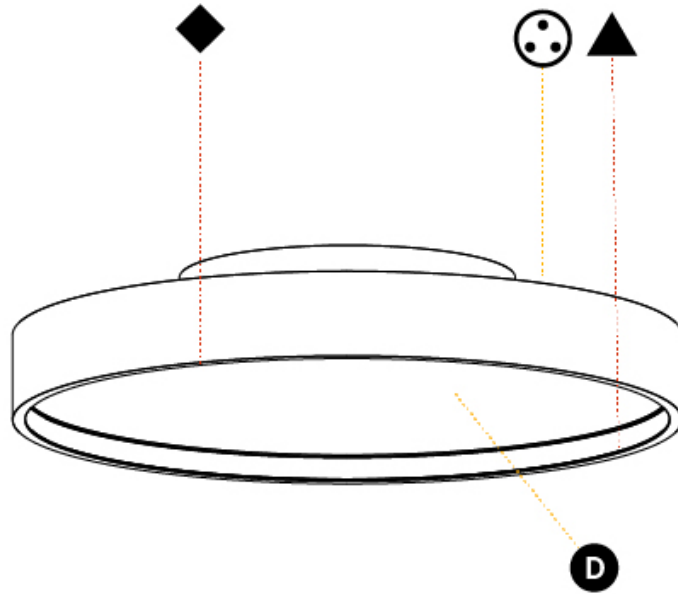

SIGN DIVA KORONA SURFACE

A3D096-

PROJECT
TYPE
SPECIFIER
QUANTITY
DATE